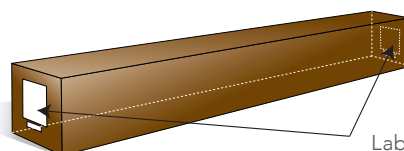

Simply open or close its lateral flaps to adjust the surface of the canvas so it corresponds to the format of the film being viewed. It is perfect for frequent viewing sessions and offers compatibility with multiple film formats. In addition, the Movie Palace Premium Multi features the same high-quality build as the screens in the Movie Palace range. An elegant aluminium frame ensures perfect canvas tension via an attachment system, making this model extremely easy to install. Another key advantage is the frame's velvet finish, which serves to improve image contrast while eliminating distracting reflections.

**Warranty**

2 years

**DETAILS**

Front view

Side view

Adjustable ratio

**PACKAGING**

Store horizontally

Labels

Ratio	Fabric	REF LUMENE	Image size W x H cm	Diagonal (inch)	Overall dimensions L x A x P cm	Black borders (mm) B1	Black borders (mm) B2	Packaging dimensions (cm)	Net / gross weight (kg)	GEN code
2,35:1	MATT WHITE,	MOVIE PALACE PREMIUM MULTI 200C	215 x 91,5	92	244 x 113 x 6	160	105	244 x 33 x 23	24,2 / 28,3	3760108806207
16:9			163 x 91,5							
4:3			122 x 91,5							
2,35:1		MOVIE PALACE PREMIUM MULTI 240C	248 x 105	106	277 x 126 x 6	160	105	279 x 33 x 23	29,5 / 34,5	3760108806214
16:9			187 x 105							
4:3			140 x 105							
2,35:1		MOVIE PALACE PREMIUM MULTI 270 C	281 x 119	120	310 x 140 x 6	160	105	311 x 33 x 23	29,5 / 34,5	3700795105504
16:9			212 x 119							
4:3			159 x 119							
2,35:1		MOVIE PALACE PREMIUM MULTI 300C	308 x 131	132	338 x 152 x 6	160	105	339 x 33 x 23	30 / 37	3760108806221
16:9			233 x 131							
4:3			175 x 131							