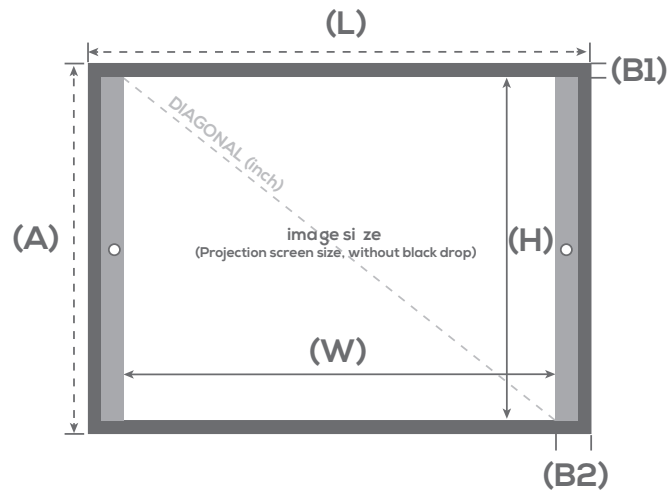

Perfect tension

Adjustable ratio

Easy to install

Fast and clipping system

Velvet frame

**SPECIFICATIONS**

**Screen material**

- High quality LUMENE screen material
- PVC WMat
- Ultra white projection surface
- Gain 1.0
- Directivity 150°
- No shine point
- Treatments : anti-yellowing, anti-mold
- Black-out back fabric
- Black borders

**Frame**

- Aluminium frame
- Black velvet finish
- Adjustable lateral flaps
- Multiple formats projection surface (4:3, 16:9, 2,35:1)
- Easy to install
- Perfect and lasting tension
- Safe clipping system

**Warranty**

2 years

**DETAILS**

Front view

Side view

Adjustable ratio

**PACKAGING**

Store horizontally

Labels

Ratio	Fabric	REF LUMENE	Image size W x H cm	Diagonal (inch)	Overall dimensions L x A x P cm	Black borders (mm) B1	Black borders (mm) B2	Packaging dimensions (cm)	Net / gross weight (kg)	GEN code
2,35:1	MATT WHITE,	MOVIE PALACE PREMIUM MULTI 200C	215 x 91,5	92	244 x 113 x 6	160	105	244 x 33 x 23	24,2 / 28,3	3760108806207
16:9			163 x 91,5							
4:3			122 x 91,5							
2,35:1		MOVIE PALACE PREMIUM MULTI 240C	248 x 105	106	277 x 126 x 6	160	105	279 x 33 x 23	29,5 / 34,5	3760108806214
16:9			187 x 105							
4:3			140 x 105							
2,35:1		MOVIE PALACE PREMIUM MULTI 270 C	281 x 119	120	310 x 140 x 6	160	105	311 x 33 x 23	29,5 / 34,5	3700795105504
16:9			212 x 119							
4:3			159 x 119							
2,35:1		MOVIE PALACE PREMIUM MULTI 300C	308 x 131	132	338 x 152 x 6	160	105	339 x 33 x 23	30 / 37	3760108806221
16:9			233 x 131							
4:3			175 x 131							