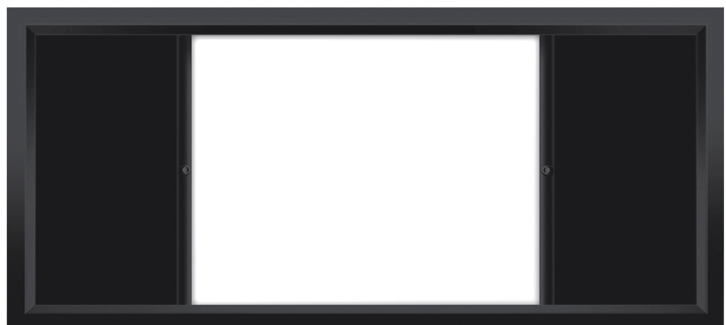

MOVIE PALACE PREMIUM MULTI

The Movie Palace Multi is suited equally well to high-end locations dedicated for projection (up to cinemascope 2.35:1 format) and to more "standard" settings like 16:9 or even 4:3. Its lateral velvet shutters are set in place in one move so you can adjust the film's projection surface (2.35:1, 16:9 or 4:3). Users who want to use the video projector for various types of events can select from a number of possible film formats, such as 16:9 and 4:3..

Available in April from 999€ for the 200cm till 1999€ for the 300cm.