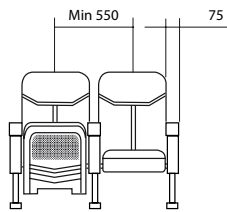

	Net weight (kg)	Gross weight (kg)
Seat + back	8,60	10,60
Right arm	6,20	7,30
Left arm	6,20	7,30
Middle arm	4,80	5,90

SPECIFICATIONS

Built-in cup holder

Liftable seat

Liftable armrest

Possibility to combine several chairs

DETAILS

Net weight : 21 kg

Net weight : 34,4 kg