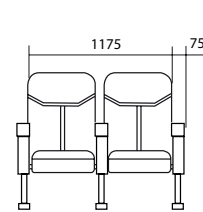

	Net weight (kg)	Gross weight (kg)
Seat + back	8,60	10,60
Right arm	6,20	7,30
Left arm	6,20	7,30
Middle arm	4,80	5,90

SPECIFICATIONS

Built-in cup holder

Liftable seat

Liftable armrest

Possibility to combine several chairs

DETAILS

Net weight : 21 kg

Net weight : 34,4 kg