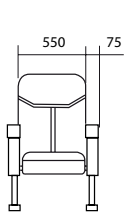

	Net weight (kg)	Gross weight (kg)
Seat + back	8,60	10,60
Right arm	6,20	7,30
Left arm	6,20	7,30
Middle arm	4,80	5,90

SPECIFICATIONS

Built-in cup holder

Liftable seat

Liftable armrest

Possibility to combine several chairs

DETAILS

Net weight : 21 kg

Net weight : 34,4 kg